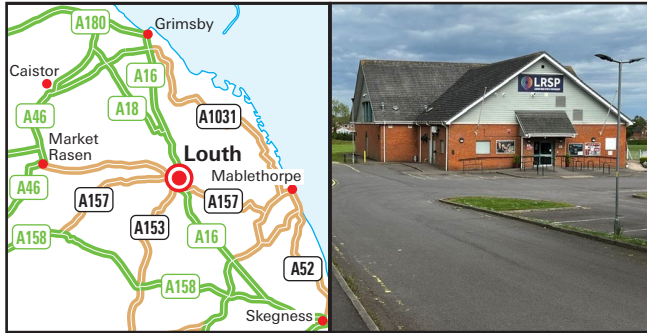

London Road Sports Partnership (LRSP)
London Road Pavillion
Louth
LN11 9QP
 ///remit.clear.rent

From the South / Boston 🚗

- Join the A16 from Boston and follow signs for Louth and Grimsby.
- As you reach Louth, take the second exit at the Kenwick Top roundabout onto B1520 London Road.
- Turn right onto The Pavilion (clearly signed).

From the North / Grimsby 🚗

- Join the A16 / A18 southbound, following signs for Louth and Boston.
- As you reach Louth, take the second exit at the Fairfield roundabout and first exit at the Northfield roundabout.
- Turn right onto B1520 Grimsby Road.
- Continue to follow B1520.
- Turn left onto The Pavilion (clearly signed).

From the West / Lincoln 🚗

- Join the A157/ A158, following signs for Louth.
- Continue on the A157 until the Elkington roundabout junction with the A16, to the west of Louth.
- At the roundabout, take the second exit onto B1200.
- Turn left onto South Street.
- Turn right onto B1520 Uppgate.
- Continue to follow B1520.
- Turn left onto The Pavilion (clearly signed).