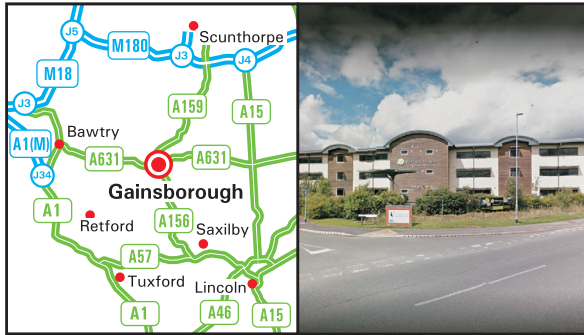

**Mercury House
Willoughton Drive
Foxby Lane Business Park
Gainsborough DN21 1DY**
///arena.chess.parrot

From The South / Lincoln

- Leave Lincoln via the A57. Continue for 6 miles, passing Saxilby until the junction with the A156.
- Join the A156 following signs for Gainsborough.
- Remain on the A156 for 11 miles, until the junction with Foxby Lane.
- Turn right onto Foxby Lane.
- Turn left onto Willoughton Drive.
- Mercury House is located on the right hand side (see inset).

From The West / Bawtry

- Join the A631, following signs for Gainsborough.
- Continue on the A631 until the traffic light junction with the A156.
- Continue straight on at the lights and pass a Jet petrol station on the left.
- At the Thorndike roundabout, take the second exit, signed Grimsby, Market Rasen, Newark & Lincoln onto Thorndike Way (A631).
- Turn right at the next set of lights onto Heapham Road South (signed Upton, Heapham & Heapham Rd Industrial Estate).
- Turn right onto Foxby Lane.
- Turn right onto Willoughton Drive.
- Mercury House is located on the right hand side (see inset).

Parking Information

- Free parking is available at Mercury House for all customers attending a driver training course. If you cannot find a space in the car park, there is plenty of on street parking close by.
- **Disabled parking** is available at the Mercury House for all courses.

By Train

- Gainsborough Lea Road is the major station in Gainsborough and receives services from Lincoln, Retford, Worksop, Sheffield and Doncaster.

By Foot - 1.1 miles

- If on foot from the Gainsborough Lea Road station.
- Walk north on Lea Rd.
- Turn right onto Foxby Hill. Continue onto Foxby Lane.
- Turn left onto Willoughton Drive.