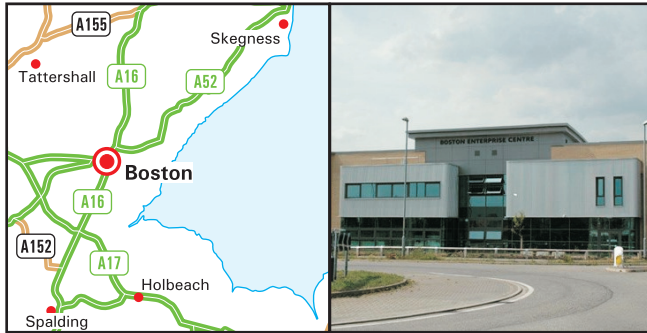

**Boston Enterprise Centre  
Venture House  
Enterprise Way, Endeavour Park  
Boston PE21 7TW**

///sharpness.hope.albatross

**From the A52 - Grantham (Swineshead Road)**

- Continue on the A52 until you cross the level crossing.
- At the roundabout take the first exit onto the A1121 (Boardsides).
- At the Endeavour Business Park roundabout junction, take the second exit onto Gilbert Drive.
- At the roundabout, take the first exit onto Enterprise Way.
- Venture House is located on the right hand side (see inset).

**From the A52 - Town Centre (Sleaford Road)**

- Continue on the A52 to the roundabout signposted Sleaford/Grantham.
- Take the second exit onto the A1121 (Boardsides).
- At the Endeavour Business Park roundabout junction, take the second exit onto Gilbert Drive.
- At the roundabout, take the first exit onto Enterprise Way.
- Venture House is located on the right hand side (see inset).

**From the A1121 (Hubberts Bridge)**

- Join the A1121 towards Boston.
- At the Endeavour Business Park roundabout junction take the first exit onto Gilbert Drive.
- At the next roundabout, take the first exit onto Enterprise Way.
- Venture House is located on the right hand side (see inset).

**By Train**

- Boston Railway Station is about 1.5 miles and receives services from Skegness, Grantham, Nottingham and Sleaford.

**By Foot**

- If on foot from the rail station, walk south on Station Approach.
- Turn right onto Sleaford Road and continue onto the Sleaford Rd/A52 for 1.2 miles until the roundabout junction with Boardsides/A1121 (BMW car dealership on right).
- Continue onto Boardsides/A1121 and at the next roundabout (Peugeot car dealership on right), turn right onto Gilbert Drive.
- Continue north to the next roundabout and turn left onto Enterprise Way.
- Venture House is located on the right hand side.
- Distance from station to Venture House - 1.6 miles