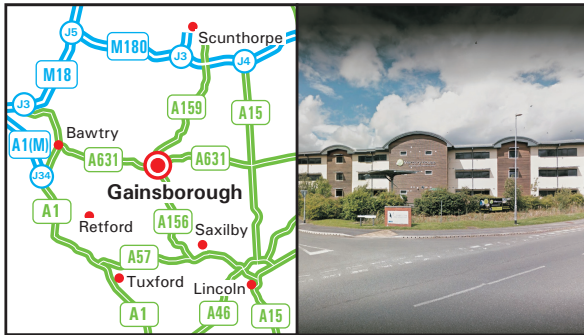

**Mercury House
Willoughton Drive
Foxby Lane Business Park
Gainsborough DN21 1DY**
www.lincolnshire.gov.uk/lrsp

From The South / Lincoln

- Leave Lincoln via the A57. Continue for 6 miles, passing Saxilby until the junction with the A156.
- Join the A156 following signs for Gainsborough.
- Remain on the A156 for 11 miles, until the junction with Foxby Lane.
- Turn right onto Foxby Lane.
- Turn left onto Willoughton Drive.
- Mercury House is located on the right hand side (see inset).

From The West / Bawtry

- Join the A631, following signs for Gainsborough.
- Continue on the A631 until the traffic light junction with the A156.
- Continue straight on at the lights and pass a Jet petrol station on the left.
- At the Thorndike roundabout, take the second exit, signed Grimsby, Market Rasen, Newark & Lincoln onto Thorndike Way (A631).
- Turn right at the next set of lights onto Heapham Road South (signed Upton, Heapham & Heapham Rd Industrial Estate).
- Turn right onto Foxby Lane.
- Turn right onto Willoughton Drive.
- Mercury House is located on the right hand side (see inset).

Parking Information

- Free parking is available at Mercury House for all customers attending a driver training course. If you cannot find a space in the car park, there is plenty of on street parking close by.
- **Disabled parking** is available at the Mercury House for all courses.

By Train

- Gainsborough Lea Road is the major station in Gainsborough and receives services from Lincoln, Retford, Worksop, Sheffield and Doncaster.

By Foot - 1.1 miles

- If on foot from the Gainsborough Lea Road station.
- Walk north on Lea Rd.
- Turn right onto Foxby Hill. Continue onto Foxby Lane.
- Turn left onto Willoughton Drive.