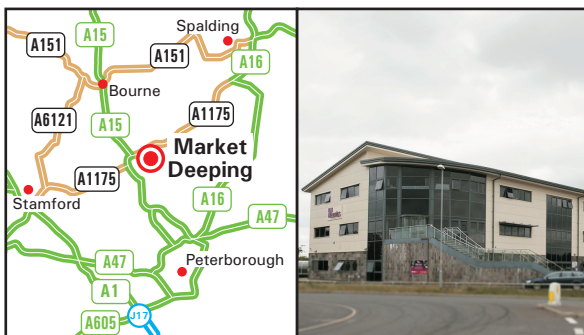

**Eventus
Sunderland Road
Northfields Industrial Estate
Market Deeping, PE6 8FD**

From the South / Peterborough 🚗

- Join the A15 northbound at the roundabout junction with the B1443, north of Peterborough.
- Continue on the A15 for 4.6 miles and go through 3 roundabouts.
- At the next (4th) roundabout, take the second exit onto A1175, following signs for Spalding, Boston & A1175, and continue for 0.7 miles.
- Turn right onto Lysander Drive.
- Turn right onto Whitley Way at the next roundabout.
- Turn left into Sunderland Road to enter the car park (see inset).

From the North / Bourne / Sleaford 🚗

- Join the A15 southbound, following signs for Market Deeping and Peterborough.
- At the roundabout junction with the A1175/A15, located north of Market Deeping, take the first exit onto A1175, following signs for Spalding & Boston.
- Continue on the A1175 for 0.7 miles.
- Turn right onto Lysander Drive.
- Turn right onto Whitley Way at the next roundabout.
- Turn left into Sunderland Road to enter the car park (see inset).

From Boston & Spalding via the A1175 🚗

- Join the A16 following signs for Peterborough & Stamford.
- At the roundabout junction with the A1175, south of Spalding, join the A1175 following signs for Stamford & Bourne (A15).
- Continue on the A1175 for 8.5 miles and turn left onto Lysander Drive (see inset).